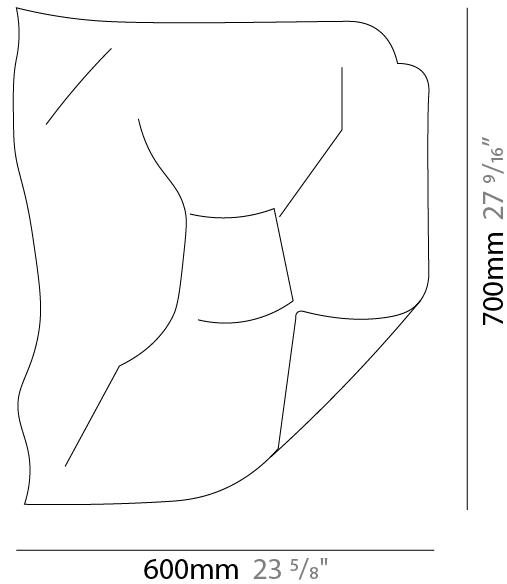

NON SO! SURFACE

D132144- _____
base number

PROJECT
TYPE
SPECIFIER
QUANTITY
DATE

1. To build a product code in our configurator select the specify button on the base model # product page
2. To build a manual product code on this datasheet choose from the options listed below in blue font and add the suffix to the base model #

GENERAL

Series: Non So!
Brand: Knikerboker
Division: Design
Mounting Type: Surface
Mounting Location: Ceiling
Subcategory: Ambient

PHYSICAL

Shape: Rectangle
Length (mm): 600
Length (in): 23 5/8
Height (mm): 700
Height (in): 27 9/16
Extension (mm): 240
Extension (in): 9 7/16
Light Distribution: Indirect
Fixture Finish: EWH / EBK / MAN / COF / PRD / SLF / GLF / CLF / BRL / EWS / EWG / EWC / EWR / EBS / EBG / EBC / EBC / EBB / MAS / MAD / MAC / MAB / COS / CGO / CCL / CBL / PRS / PRG / PRC / PRB
Fixture Material: Metal

ELECTRICAL

Lamp Type: LED
Input Wattage (W): 21
Total Output Wattage (W): 20
Dimming: Phase Dimming (120Vac Only)
Driver Included: Yes
Driver Location: Integrated
Driver Type: Constant Current - Universal
Driver Class: Class 2
Input Voltage (V): 120 - 277
Constant Current (MA): 250
Upon Request: 0-10Vdc dimming / Phase dimming @120Vac / Non-dimming 120/277Vac

LED

Number of LEDs: 2
Color Temperature (°K): 3000
Max. Delivered Lumen (lm): 2200
CRI: >85 CRI
Lamp Life (hrs): 50000

OPTICAL

RATINGS AND CERTIFICATIONS

Certified By: Certified for North American Standards
IP rating: IP20